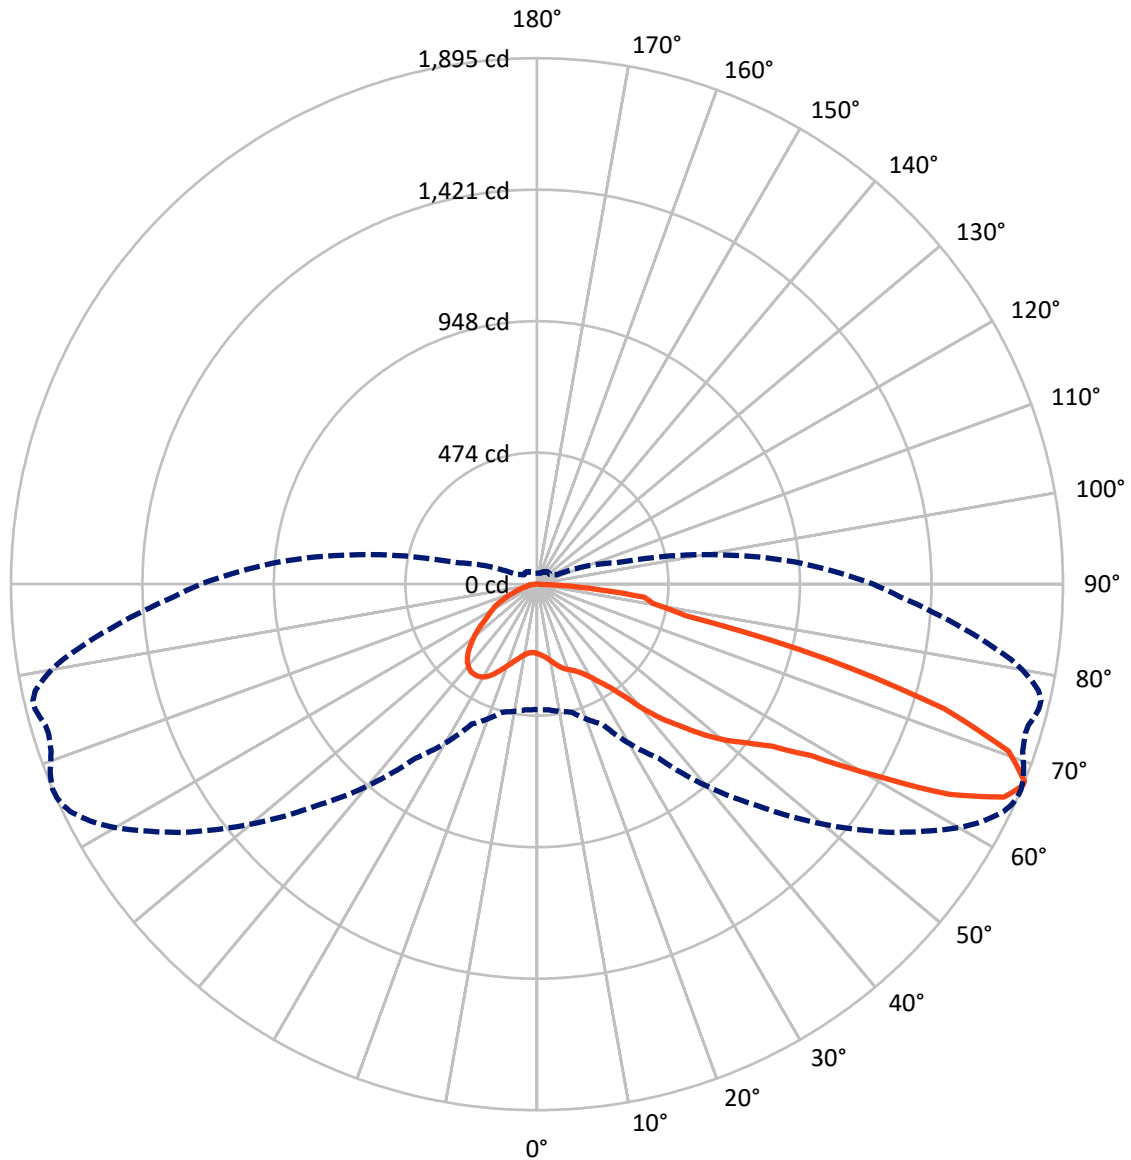

Summary

Lumens per Lamp: N/A
Luminaire Lumens: 2289.2 lumens
Efficiency: N/A
Efficacy: 88.4 lumens/watt
Luminous Opening: Rectangular (W 0.17' x L: 1' x H: 0')
IES Classification: Type III - Short - Semi-Cutoff
BUG Rating: B1 - U0 - G1

REPORT NUMBER: P151064
 CATALOG NUMBER: VWM-F01-LED-E1-SL3-7030

Iso-Footcandle Lines of Horizontal Illumination

× Max cd
 - - - 1/2 Max cd

Based on 10 foot mounting height. Maximum calculated value = 3.2 fc
 Type III - Short - Semi-Cutoff

REPORT NUMBER: P151064
CATALOG NUMBER: VWM-F01-LED-E1-SL3-7030

Luminous Intensity Polar Plot

— Vertical Plane Through 67-Deg Lateral - - - Horizontal Cone Through 67-Deg Vertical

REPORT NUMBER: P151064

CATALOG NUMBER: VWM-F01-LED-E1-SL3-7030

FLUX DISTRIBUTION:

		Downward	Upward	Total
House Side	Lumens	528.3	0.0	528.3
	% Fixture	23.1	0.0	23.1
Street Side	Lumens	1761.0	0.0	1761.0
	% Fixture	76.9	0.0	76.9
Total	Lumens	2289.2	0.0	2289.2
	% Fixture	100.0	0.0	100.0