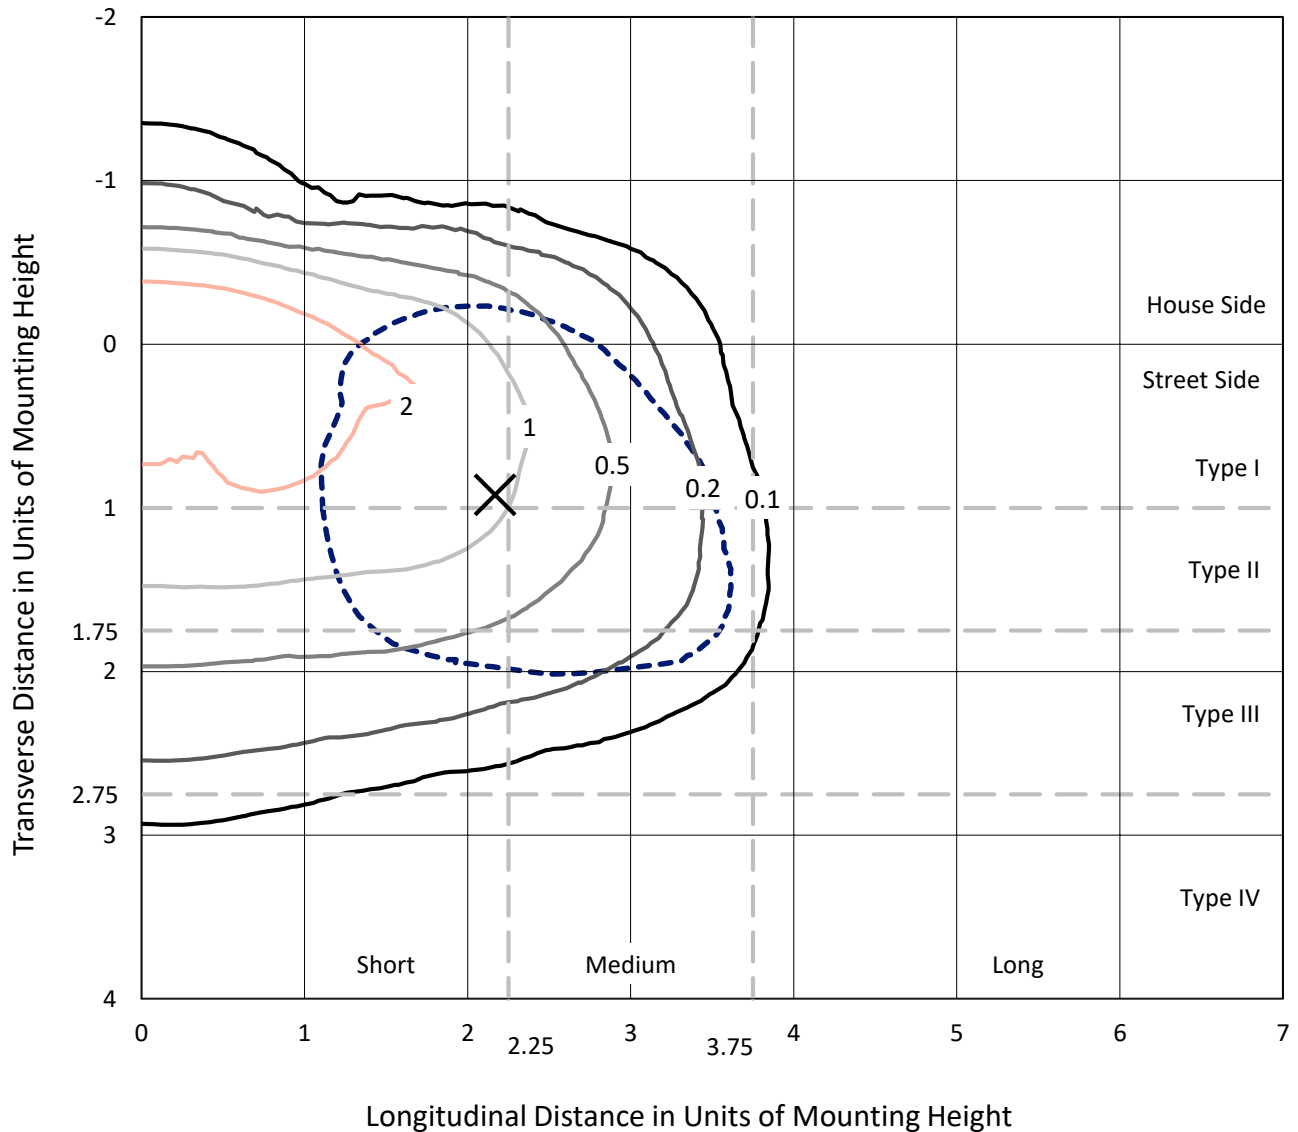

Scaled data based on original data using
LM-79-08 Approved Method: Electrical and Photometric Measurements of Solid-
State Lighting Products

Test Report Prepared for
Cooper Lighting Solutions
(formerly Eaton)

Summary

Lumens per Lamp: N/A
Luminaire Lumens: 2289.2 lumens
Efficiency: N/A
Efficacy: 88.4 lumens/watt
Luminous Opening: Rectangular (W 0.17' x L: 1' x H: 0')
IES Classification: Type III - Short - Semi-Cutoff
BUG Rating: B1 - U0 - G1

REPORT NUMBER: P151064
 CATALOG NUMBER: VWM-F01-LED-E1-SL3-7030

Iso-Footcandle Lines of Horizontal Illumination

× Max cd
 - - - 1/2 Max cd

Based on 10 foot mounting height. Maximum calculated value = 3.2 fc
 Type III - Short - Semi-Cutoff

REPORT NUMBER: P151064
CATALOG NUMBER: VWM-F01-LED-E1-SL3-7030

Luminous Intensity Polar Plot

— Vertical Plane Through 67-Deg Lateral - - - Horizontal Cone Through 67-Deg Vertical

REPORT NUMBER: P151064

CATALOG NUMBER: VWM-F01-LED-E1-SL3-7030